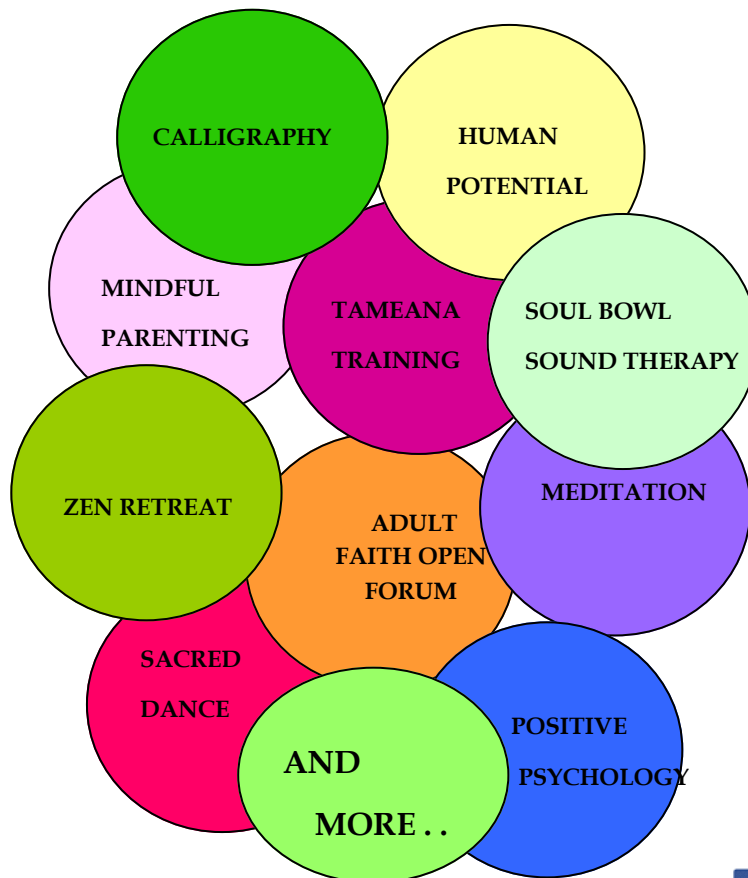

Luisne

Centre for Well Being

Courses from April 30th 2019

www.luisne.ie, office@luisne.ie, 0860517575 

COURSES OLD AND NEW

See www.luisne.ie for details & booking

Apr 14th: Holy Week Sacred Dance Day with Barbara Perry, 10 – 4pm; €40